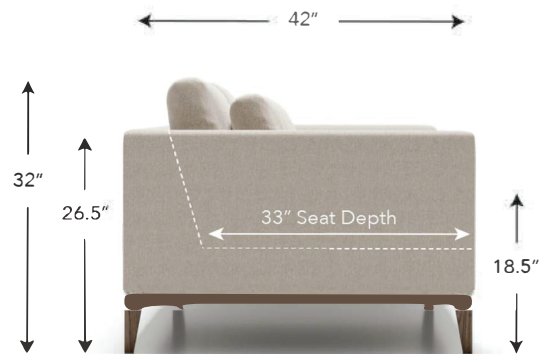

California **Sofa**®

Volante

- This style is available in over 30 different SKUs, which can be configured to create your perfect sectional layout.
- All pieces are handcrafted and can be customized in size, fabric, cushion fill, and more.
- Since the number of seat/back cushions on a piece can change it's overall feel, we let you tell us what you think would look best.